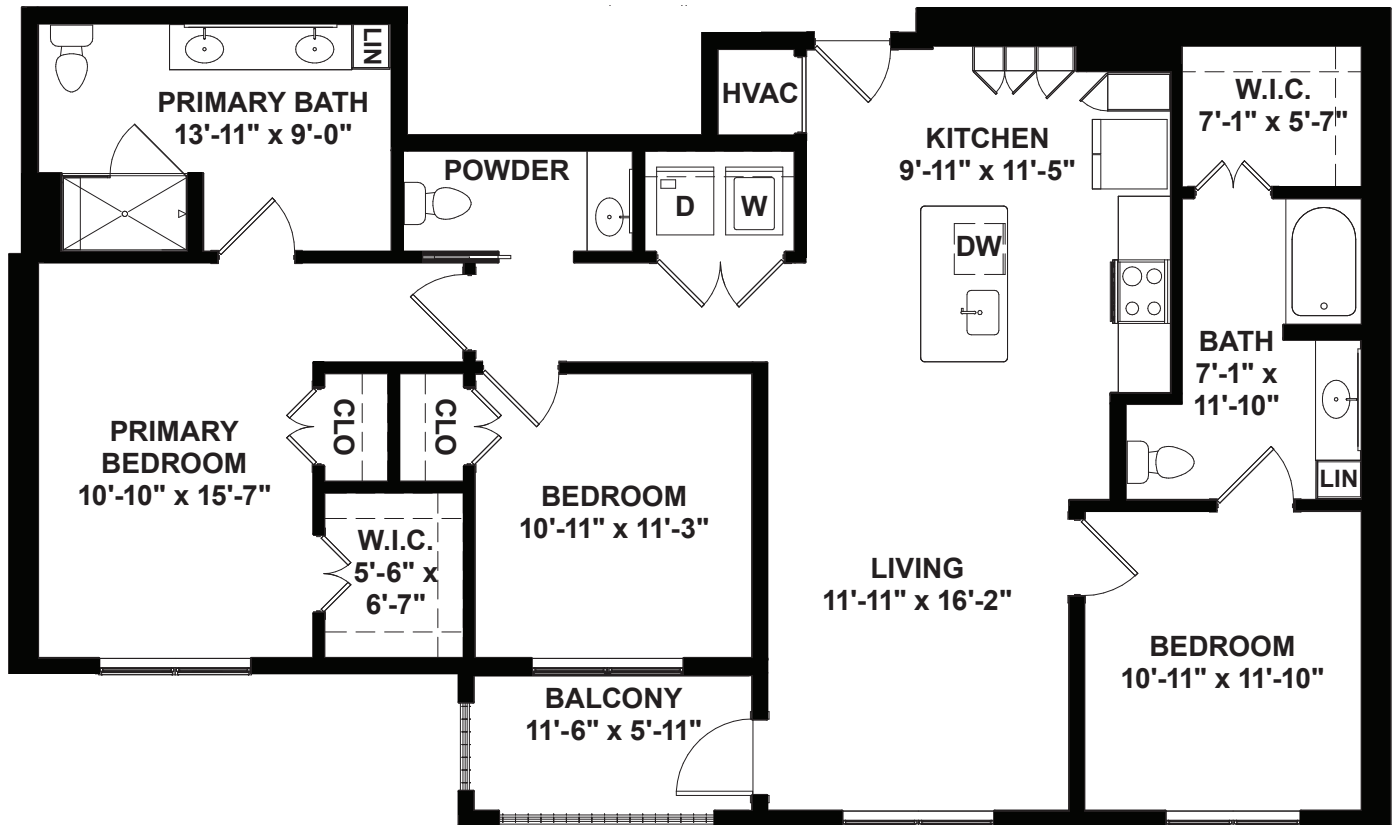

TREVI

VIBRANT SENIOR LIVING

VERONA

3 Bedroom, 2.5 Bath | 1,452 sq. ft.

Size and dimensions may vary